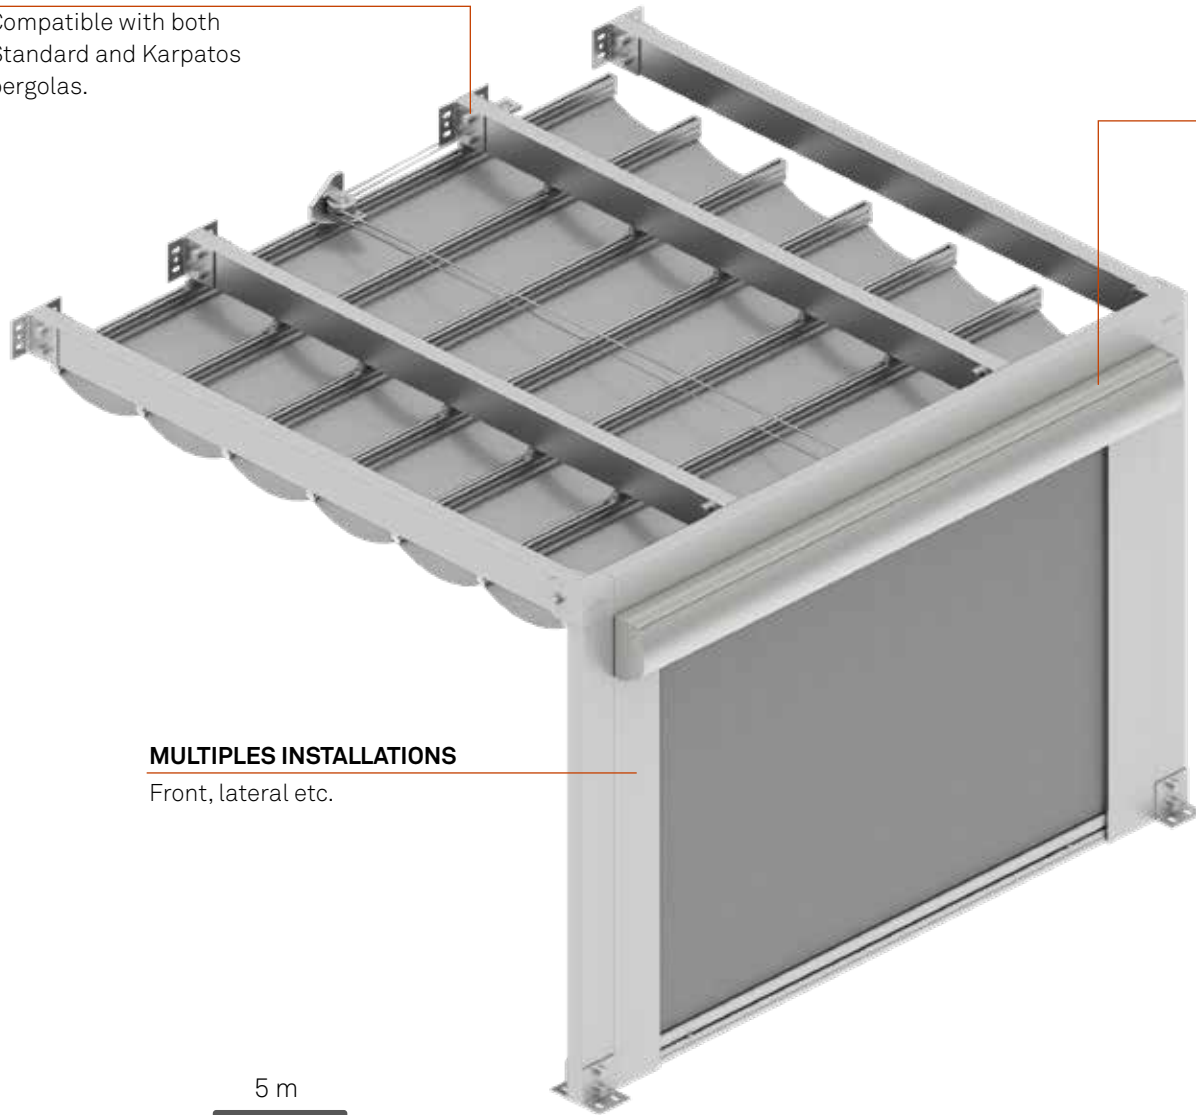

# WIND BREAK TILOS

The perfect supplement for our pergolas, Persax introduces its windbreak with cassette that offers a greater protection of the fabric when it is retracted.

Its guides system covers the sides of the fabric and reinforced its windbreak functions, in addition of protecting the inside from the sun and the rain.

It is compatible with any fabrics of our catalogue and it offers the possibility of installing PVC windows to create unique atmospheres.

- It allows to close open areas such as pergolas, restaurants etc.
- The cassette allows a greater protection of the fabric when it is retracted. It protects the fabric and its mechanism from inclement weather.
- Easy installation.

**COMBINATIONS\***

Compatible with both Standard and Karpatos pergolas.

**FULL INTEGRATION**

In the aesthetic of the home or the business premises thanks to its cassette.

**MULTIPLES INSTALLATIONS**

Front, lateral etc.