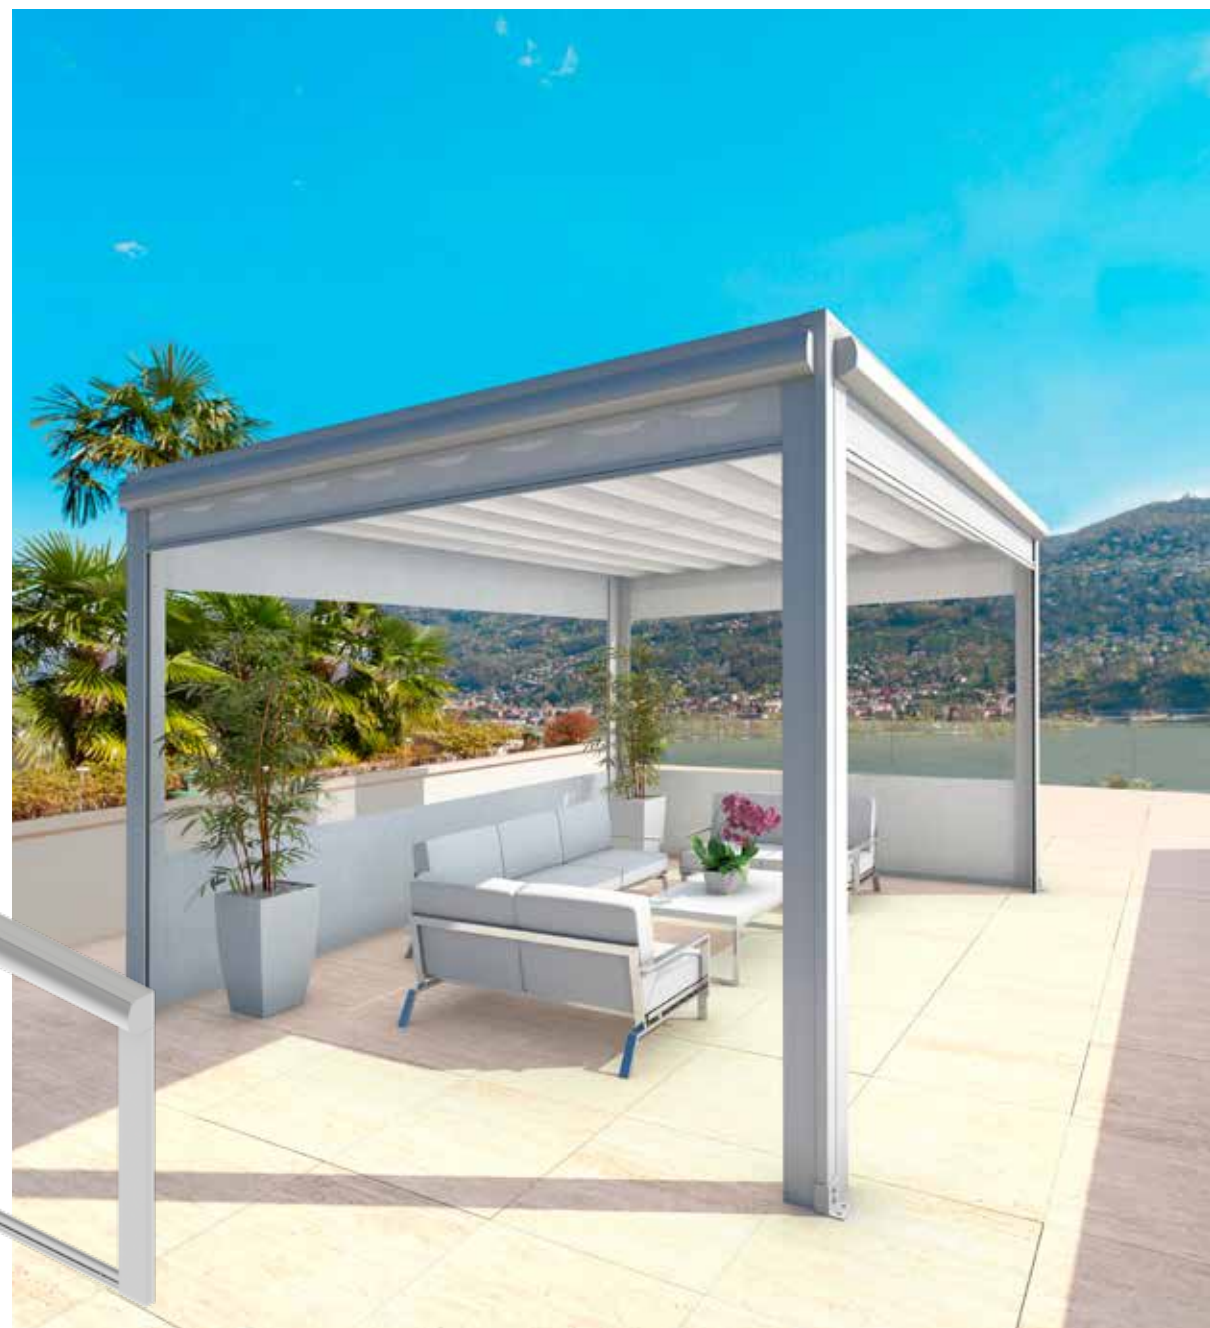

# WIND BREAK TILOS

SPACES AND FABRIC PROTECTION

# WIND BREAK TILOS

The perfect supplement for our pergolas, Persax introduces its windbreak with cassette that offers a greater protection of the fabric when it is retracted.

Its guides system covers the sides of the fabric and reinforced its windbreak functions, in addition of protecting the inside from the sun and the rain.

It is compatible with any fabrics of our catalogue and it offers the possibility of installing PVC windows to create unique atmospheres.

- It allows to close open areas such as pergolas, restaurants etc.
- The cassette allows a greater protection of the fabric when it is retracted. It protects the fabric and its mechanism from inclement weather.
- Easy installation.

**COMBINATIONS\***

Compatible with both Standard and Karpatos pergolas.

**FULL INTEGRATION**

In the aesthetic of the home or the business premises thanks to its cassette.

**MULTIPLES INSTALLATIONS**

Front, lateral etc.